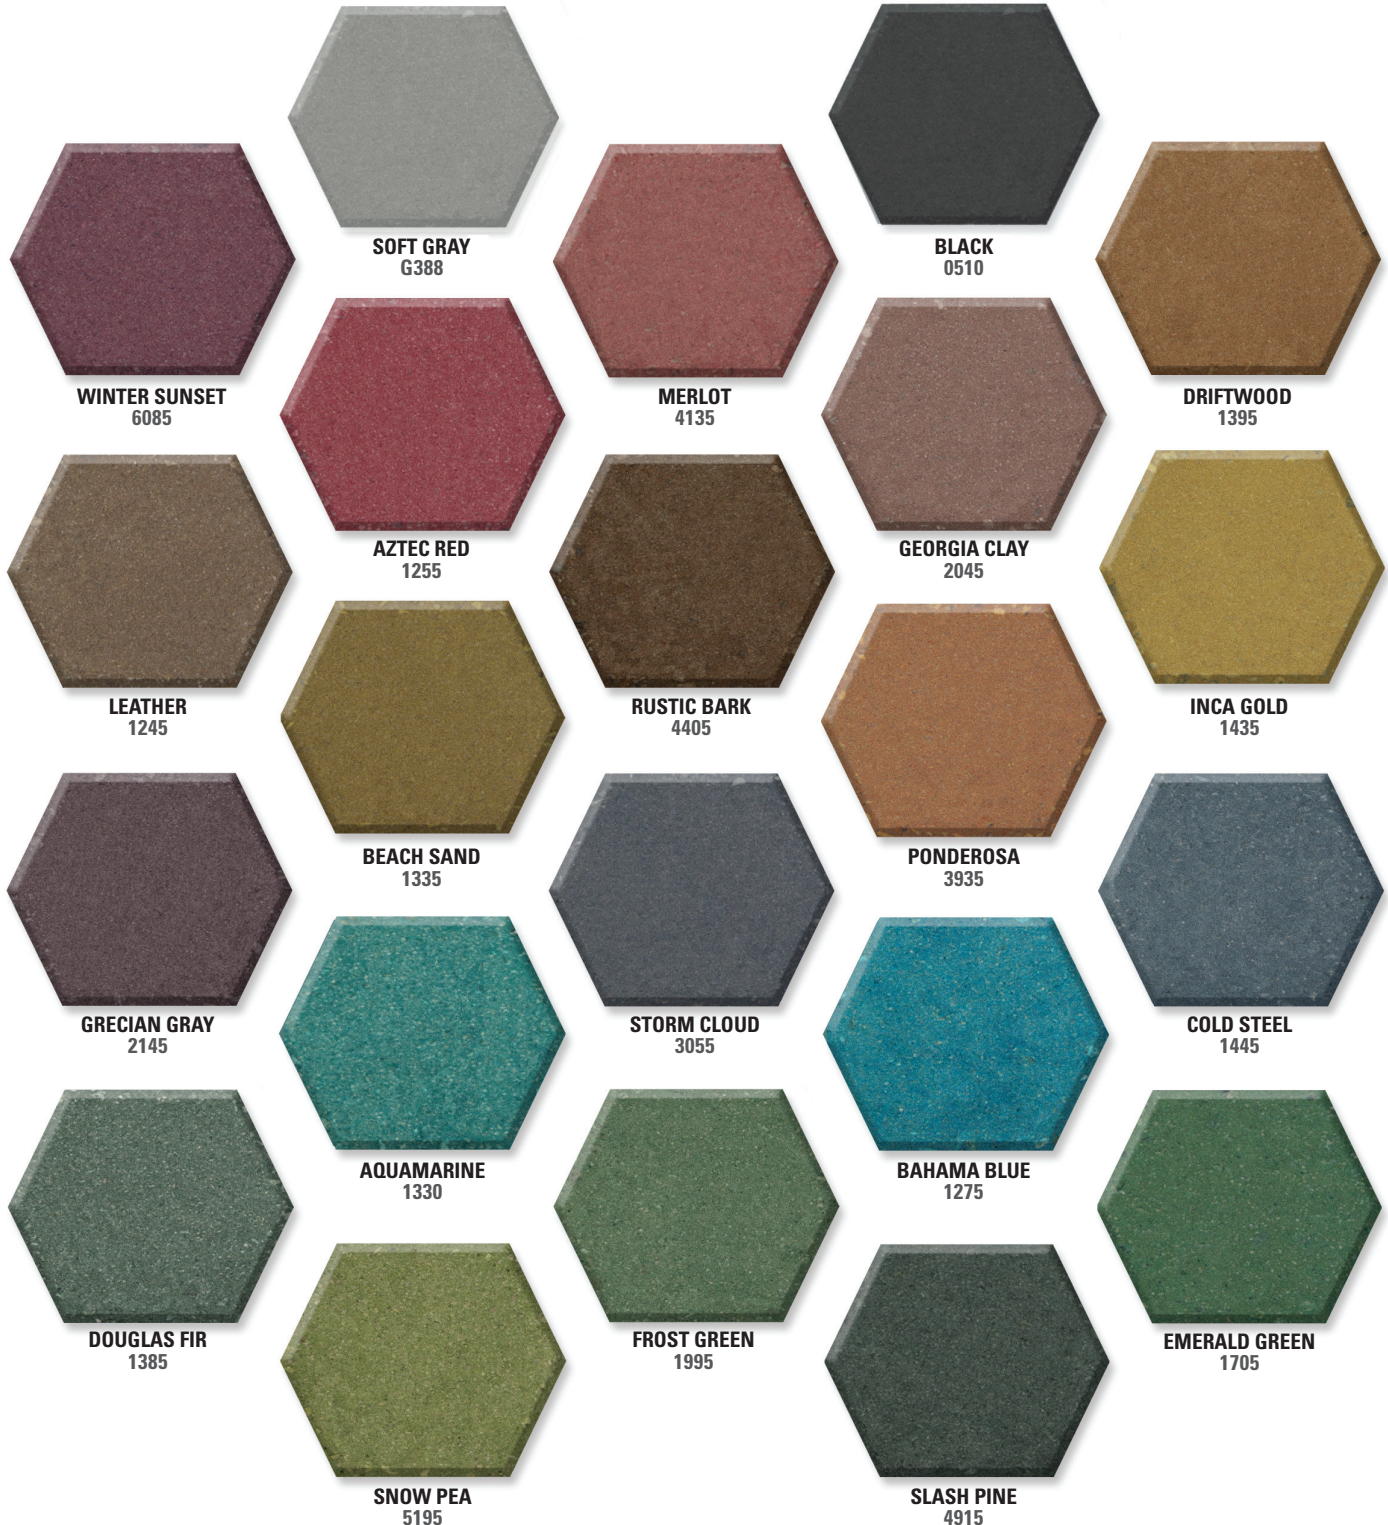

SCOFIELD® **Formula One**™

LIQUID DYE CONCENTRATE

Jewel-like Color for Ground and Polished Concrete Floors

www.scofield.com

For professional use only.

The color effects produced may differ significantly from that shown on the color chart. A representative test section should be prepared for each individual concrete surface prior to general application. Note that application of coatings may darken the appearance of dyed concrete.